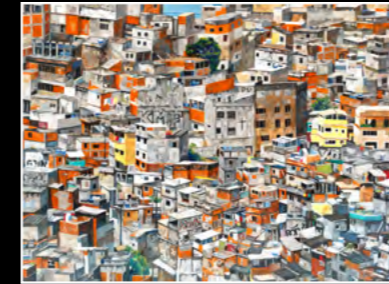

Florent Espana